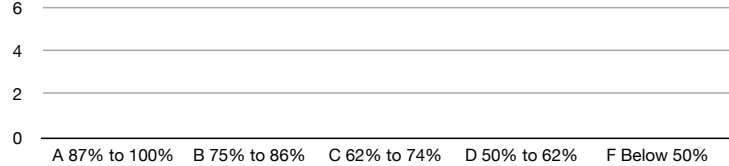

CS 525 Grade Sheet - Spring 2012

CLASS OVERVIEW											
	Project 1		Project 2		Project 3		Paper	In Class	Final	Total	Grade
	Work	Presentation	Work	Presentation	Work	Presentation	Presentation	10% total	Exam	0%	
Weight	12%	3%	12%	3%	12%	3%	30%	10%	15%	100%	

Code Name

Percentage of Course Graded

Grade Range	# of Students
A 87% to 100%	0
B 75% to 86%	0
C 62% to 74%	0
D 50% to 62%	0
F Below 50%	0

Grade Distribution

Current Scores