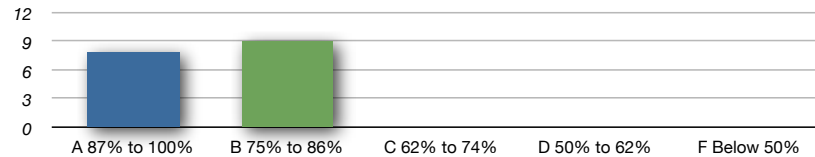

CS 528 Gradesheet - Fall 2007

CLASS OVERVIEW

	Project 1	Project 1	Project 2	Project 2	Project 2	Paper	In Class	In Class	In Class	Final	Total
	Work	Presentation	1/2 way	work	Presentation	Presentation	-1-	-2-	-3-	Exam	100.00%
Weight	10%	5%	5%	25%	5%	20%	3%	5%	3%	20%	100%

Code Name

Sankam	97%	95%	95%	100%	95%	93%	100%	85%	85%	92%	95%	A
kale	97%	93%	95%	100%	95%	93%	95%	75%	95%	92%	94%	A
tebemis	92%	89%	95%	100%	95%	92%	100%	80%	75%	92%	93%	A
ILSUPREMO	95%	95%	95%	100%	95%	90%	70%	55%	75%	90%	91%	A
revelation	95%	94%	85%	90%	85%	87%	100%	100%	75%	92%	90%	A
?	97%	85%	95%	100%	95%	82%	90%	80%	75%	87%	90%	A
mapex	95%	94%	95%	100%	95%	92%	70%	85%	65%	75%	90%	A
vid	92%	79%	85%	90%	85%	95%	95%	95%	85%	85%	89%	A
Monk	85%	90%	80%	80%	75%	87%	100%	100%	65%	85%	84%	B
Azul	85%	80%	75%	82%	85%	85%	95%	100%	75%	85%	84%	B
mukroh	92%	90%	80%	80%	75%	82%	80%	100%	65%	85%	83%	B
applmak	85%	76%	80%	80%	80%	92%	70%	90%	75%	82%	83%	B
thegibson	85%	87%	80%	80%	80%	90%	100%	90%	85%	75%	83%	B
Ansa	85%	73%	75%	82%	85%	87%	70%	80%	85%	85%	83%	B
Dirlend	90%	88%	80%	80%	80%	86%	80%	55%	55%	85%	82%	B
October	85%	85%	75%	82%	85%	80%	75%	60%	85%	80%	80%	B
Blue	85%	85%	80%	80%	75%	77%	70%	100%	65%	70%	78%	B
	90%	87%	85%	89%	86%	88%	86%	84%	76%	85%	87%	

Grade Range	Number of Students
A 87% to 100%	8
B 75% to 86%	9
C 62% to 74%	0
D 50% to 62%	0
F Below 50%	0

Grade Distribution