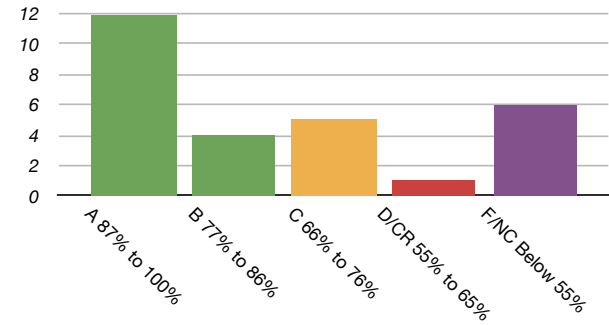

Percent of Course Graded

Grade Range	# of Students	%
A 87% to 100%	12	43%
B 77% to 86%	4	14%
C 66% to 76%	5	18%
D/CR 55% to 65%	1	4%
F/NC Below 55%	6	21%

Grade Distribution

Current Scores