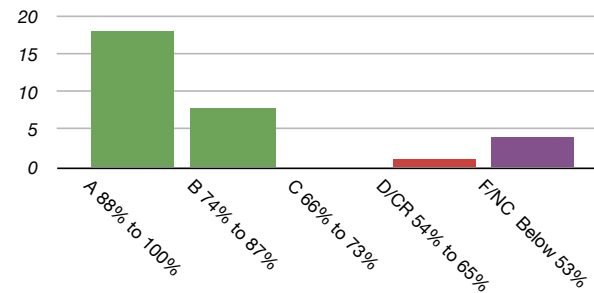

Percent of Course Graded

Grade Range	# of Students
A 88% to 100%	18
B 74% to 87%	8
C 66% to 73%	0
D/CR 54% to 65%	1
F/NC Below 53%	4

Grade Distribution

Current Scores