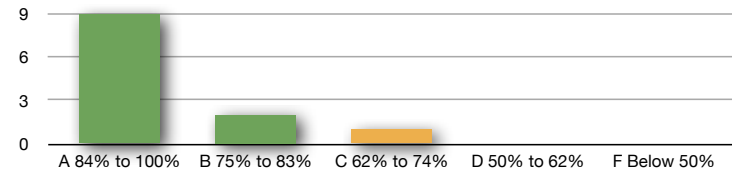

CS 525 Grade Sheet - Spring 2012

CLASS OVERVIEW														
	Project 1			Project 2			Project 3			Paper	In Class	Final	Total	Grade
	Work	Web	Talk	Work	Web	Talk	Work	Web	Talk	Presentation	10% total	Exam	100%	
Weight	10%	2%	3%	10%	2%	3%	10%	2%	3%	30%	10%	15%	0%	

Code Name	93%	90%	91%	92%	85%	95%	95%	95%	95%	92%	95%	100%	95%	94%	A
sankam	93%	90%	91%	92%	85%	95%	95%	95%	95%	92%	95%	100%	95%	94%	A
Hypnotoad	91%	94%	91%	95%	95%	92%	92%	92%	92%	95%	95%	100%	92%	94%	A
Chicolini	91%	82%	95%	80%	90%	85%	90%	83%	92%	92%	100%	82%	89%	A	
Doughnut	92%	97%	95%	92%	90%	92%	95%	95%	92%	92%	56%	87%	88%	A	
GSO	87%	90%	82%	85%	80%	90%	92%	90%	95%	85%	100%	87%	88%	A	
NullPointer	93%	91%	95%	75%	80%	82%	87%	90%	92%	92%	88%	85%	88%	A	
computer43	83%	83%	70%	85%	80%	92%	85%	85%	87%	92%	81%	95%	88%	A	
CapriBunny	92%	85%	92%	92%	85%	90%	85%	83%	92%	92%	50%	95%	87%	A	
Tweetat	93%	85%	95%	85%	85%	75%	92%	80%	92%	87%	50%	87%	84%	A	
sword	82%	95%	65%	80%	80%	82%	92%	85%	92%	82%	38%	82%	78%	B	
coolbeet	82%	83%	65%	75%	80%	65%	87%	85%	83%	90%	6%	85%	76%	B	
Sutherland	87%	88%	81%				85%	85%	78%	92%	44%	82%	70%	?	
	89%	89%	85%	85%	85%	85%	90%		90%	91%	68%	88%	85%		

Grade Range	# of Students
A 84% to 100%	9
B 75% to 83%	2
C 62% to 74%	1
D 50% to 62%	0
F Below 50%	0

Grade Distribution