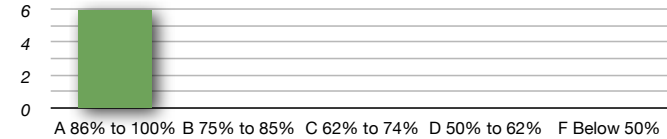

Grade Distribution