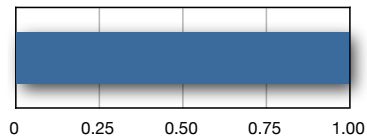

CS 527 Gradesheet - Spring 2008

CLASS OVERVIEW												
	Project 1	Project 1	Project 2	Project 2	Project 3	Project 3	Paper	Dissection	In Class	In Class	Total	Grade
	Work	Presentation	Work	Presentation	Work	Presentation	Presentation	Presentation			100.00%	
Weight	16%	4%	16%	4%	16%	4%	20%	10%	5%	5%		

Code Name	Project 1	Project 1	Project 2	Project 2	Project 3	Project 3	Paper	Dissection	In Class	In Class	Total	Grade
sala7ef	95%	95%	97%	95%	95%	95%	95%	90%	90%	100%	95%	A
JJL	95%	95%	90%	92%	95%	95%	92%	100%	100%	100%	94%	A
	95%	85%	87%	85%	95%	95%	80%	95%	85%	100%	90%	A
AH	90%	90%	92%	85%	95%	95%	85%	90%	85%	80%	89%	A
azul	95%	85%	85%	90%	95%	95%	82%	90%	85%	80%	88%	A
homeostasis	85%	75%	85%	90%	95%	95%	87%	85%	50%	100%	86%	A
	93%	88%	89%	90%	95%	95%	87%	92%	83%	93%	90%	A

Percentage of Course Graded so far