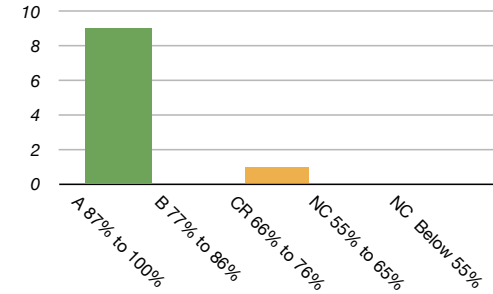

CS 528 Grade Sheet - Spring 2020 - 5/2/2020

CLASS OVERVIEW										
	P1			P2			Paper	In Class	Total	Grade
	Work	Web	Talk	Work	Web	Talk		30%	100%	
Weight	15%	3%	2%	25%	3%	2%	20%	30%	0%	

															Code Name																				
1	2	2	2	2	3	2	2	2	2	2	2	2	2	2	2	2	2	2	2	2	2	stars	93%	68%	98%	98%	88%	98%	96%	100%	96%	A			
1	2	2	2	2	2	2	2	2	2	2	2	2	2	2	2	2	2	2	2	2	2	Island	94%	91%	96%	99%	95%	92%	84%	100%	95%	A			
1	2	2	2	2	1	2	2	2	2	2	2	2	2	2	2	2	2	2	2	2	2	Deneb	94%	89%	98%	93%	66%	98%	93%	100%	94%	A			
1	2	2	2	2	2	2	2	2	2	2	2	2	2	2	2	2	2	2	2	2	2	🔥🔥🔥🔥🔥	90%	94%	97%	98%	91%	94%	85%	100%	94%	A			
1	2	2	2	2	0.5	1.5	2	2	2	2	2	2	2	2	2	2	2	2	2	2	2	password	99%	97%	100%	93%	72%	97%	94%	84%	91%	A			
	2	2	1.5	1	2	2	2	2	2	2	2	2	2	2	2	2	2	2	2	2	2		81%	73%	98%	93%	66%	98%	86%	99%	90%	A			
	2	2	1	1.5	1	2	2	2	2	2	2	2	2	2	2	2	2	2	2	2	2	MLobster	90%	91%	96%	98%	99%	100%	84%	83%	89%	A			
1	2	2	2	2	2	2	2	2	2	2	2	2	2	2	2	2	2	2	2	2	2		49%	40%	97%	96%	79%	100%	90%	100%	87%	A			
1	2	1	1	1	1	2	2	2	2	2	2	2	2	2	2	2	2	2	2	2	2	sodapop	85%	83%	97%	93%	94%	100%	84%	82%	87%	A			
1	1	2	2	1.5	2	2	0.5	2	1	2	0.5	2	2	1	2	2	2	2	2	2	2	Drishyam	78%	82%	98%	56%		91%	86%	71%	70%	C/CR			
Median Score																						90%	86%	98%	94%	88%	98%	86%	100%	91%					

Percent of Course Graded

Grade Range	# of Students
A 87% to 100%	9
B 77% to 86%	0
CR 66% to 76%	1
NC 55% to 65%	0
NC Below 55%	0

Grade Distribution

Current Scores