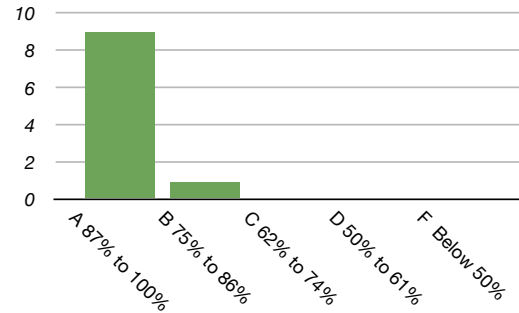

CS 594 Grade Sheet - Spring 2015 - 5/9/15

CLASS OVERVIEW																						
	Assignments (75%)																Midterm	Final Project			Total	Grade
	0scr	2des	2rea	3arra	3net	4ext	4par	5vbk	5extra	6a	6b	7	8	9	128		Work	Web	Talk	100%		
Weight	5	10	5	7	11	10	10	10	10	10	10	10	10	20		75%	10%	11%	2%	2%	0%	

Code Name	5	10	6	7	11	10	10	10	10	9	10	10	10	16	134	100%	95%	85%	82%	80%	97%	A
BlueZebra	5	10	6	7	11	10	10	10	10	9	10	10	10	16	134	100%	95%	85%	82%	80%	97%	A
K312	5	10	7	6	10	7	10	10	10	9	10	10	10	19	133	100%	95%	85%	50%	92%	96%	A
CitySushi	5	10	7	6	11	7	10	10	10	9	10	10	10	19	134	100%	85%	80%	50%	90%	95%	A
mr. pink	5	9	4	8	11	7	10	10		10	10	10	10	20	124	97%	80%	85%	82%	90%	93%	A
Unicode34	5	9	7	7	10	10	8	10		8	10	10	10	16	120	94%	95%	85%	50%	92%	92%	A
raider12	5	9	6	7	11	10	10	8		9	10	10	9	18	122	95%	80%	85%	82%	95%	92%	A
as91	5	9	6	7	11	10	10	8		9	10	10	9	18	122	95%	80%	85%	82%	95%	92%	A
Trapezoid	5	9	4	6	10	10	10	8		10	10	10	10	16	118	92%	95%	95%	95%	92%	92%	A
krba521	5	10	7	6	11	4	7	10		10	8	10	9	16	113	88%	95%	95%	95%	92%	89%	A
dream21	5	9	5	7	11	10	10	10				10	9	14	100	78%	75%	85%	75%	87%	78%	B
Median Score	5	9	6	7	11	10	10	10	10	9	10	10	10	17	122	95%	90%	85%	82%	92%	92%	

Percent of Course Graded

Grade Range	# of Students
A 87% to 100%	9
B 75% to 86%	1
C 62% to 74%	0
D 50% to 61%	0
F Below 50%	0

Grade Distribution